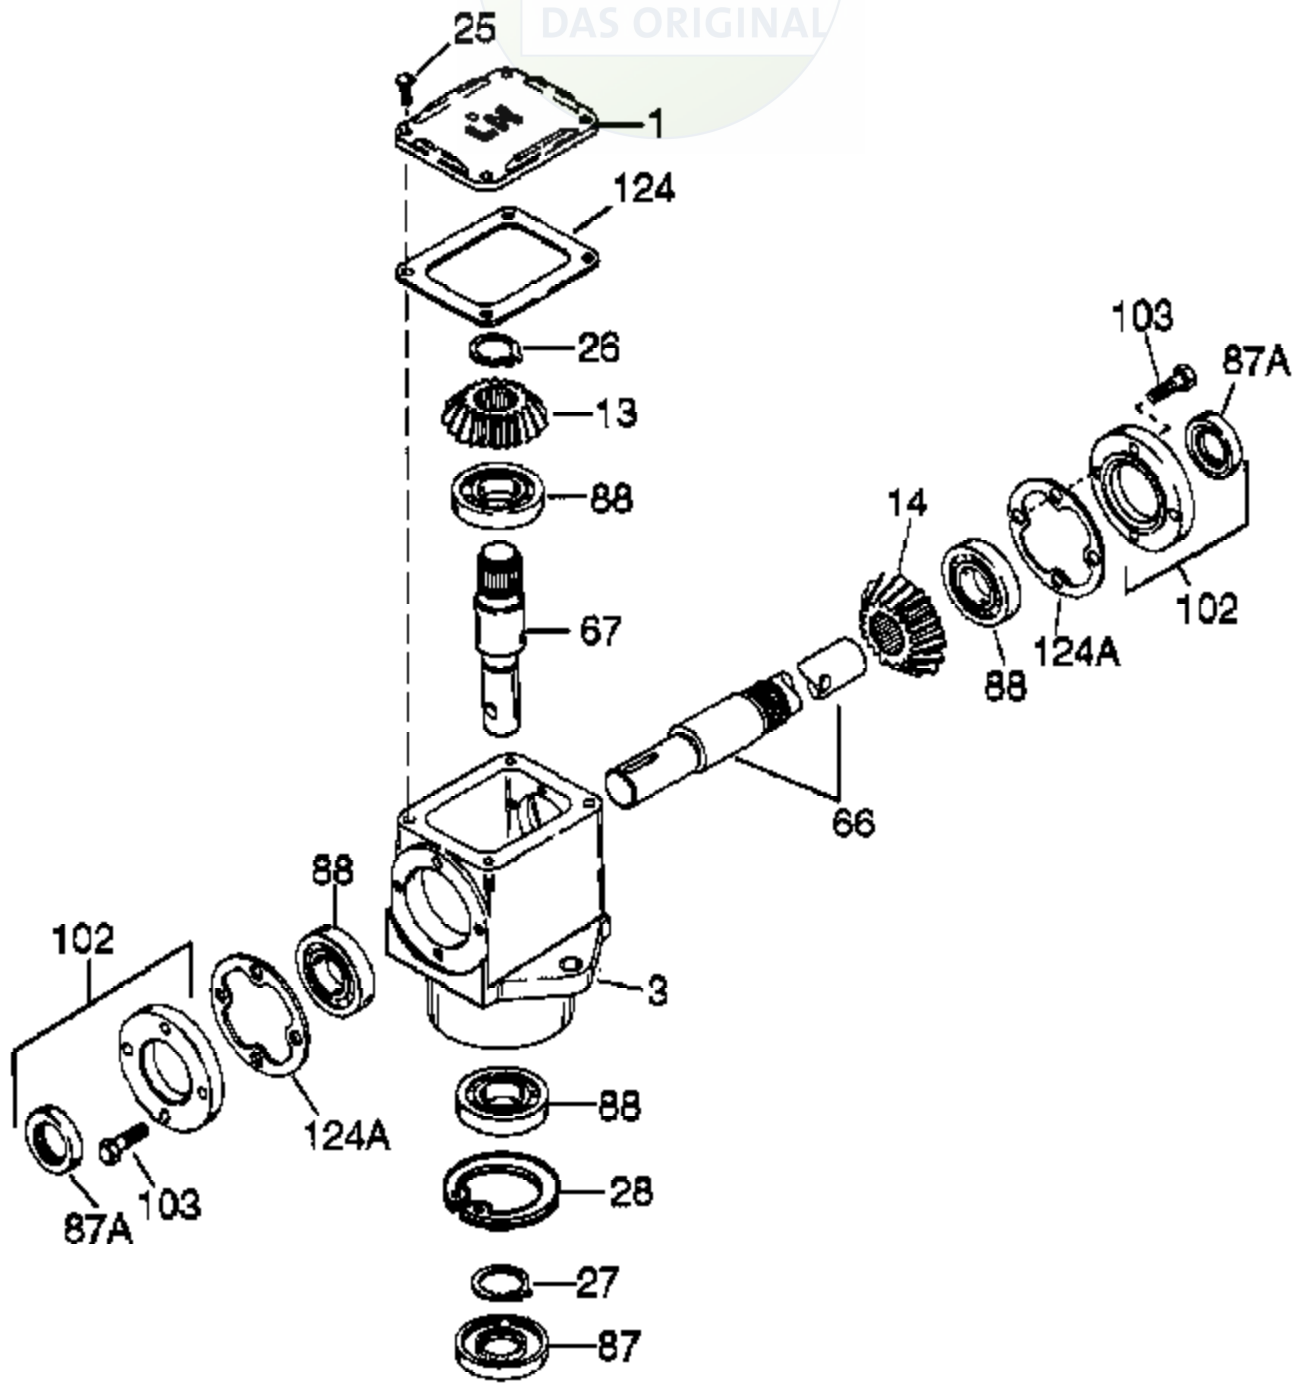

# JOIST

SICHER IST DAS:  
DAS ORIGINAL

Ref #	Part Number	Qty	Description
1	772035		Cover
3	770047A		"T" Drive Housing
13	778046		Miter Gear
14	778069		Miter Gear
25	792025		Screw, 10-24 x 1/2"
26	788018		Snap Ring
27	788019		Snap Ring
28	792119		Snap Ring
66	776179		Input Shaft (8" long)
67	776178		Output Shaft (5-43/64" long)
87	788029		Oil Seal
87A	788031		Oil Seal
88	780034	RAD-3282-PP1	Ball Bearing 2 of 2
102	786029	Peerless	Retainer Cap & Seal (Incl. 87A & 103)
103	792026		Screw, 1/4-20 x 7/8"
124A	788030B		Cap Gasket
124	788028		Cover Gasket